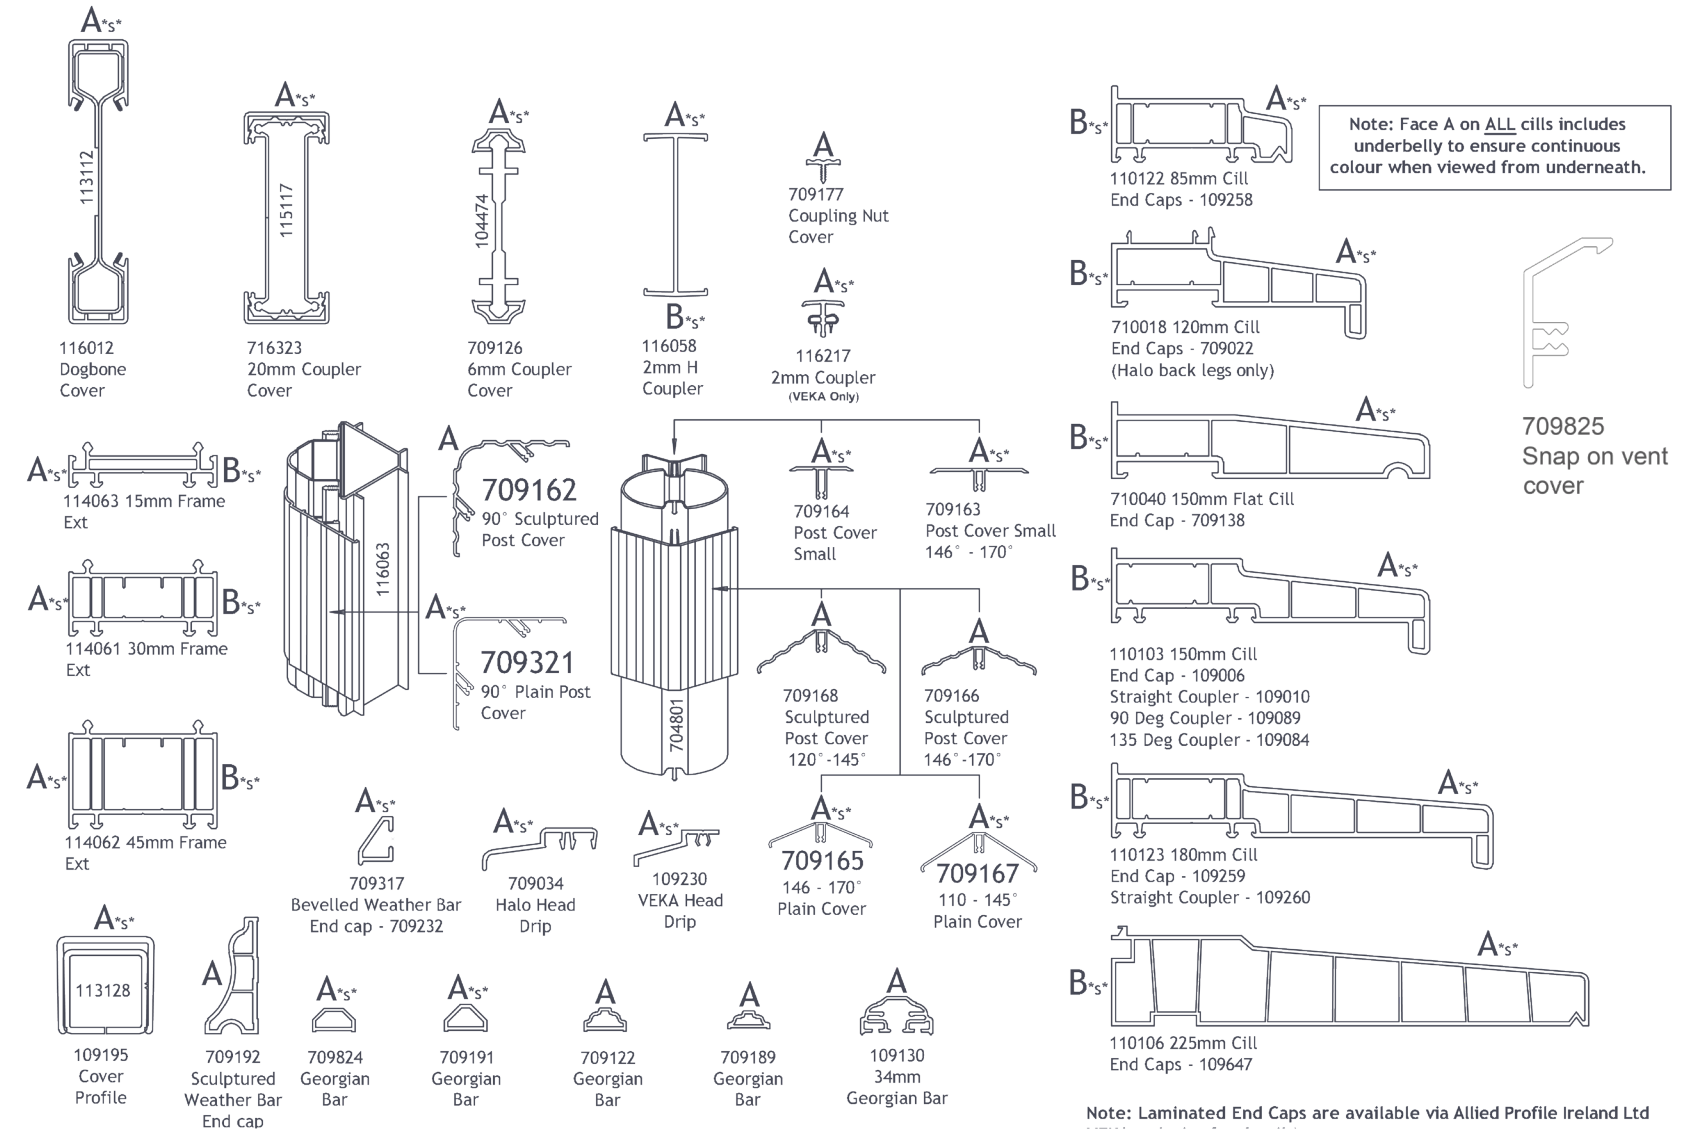

Lamination Chart

Any face with an "s" next to it is offered in SPECTRAL and only on bevelled faces.

Download the latest Variations Brochure with the most up to date lamination charts.