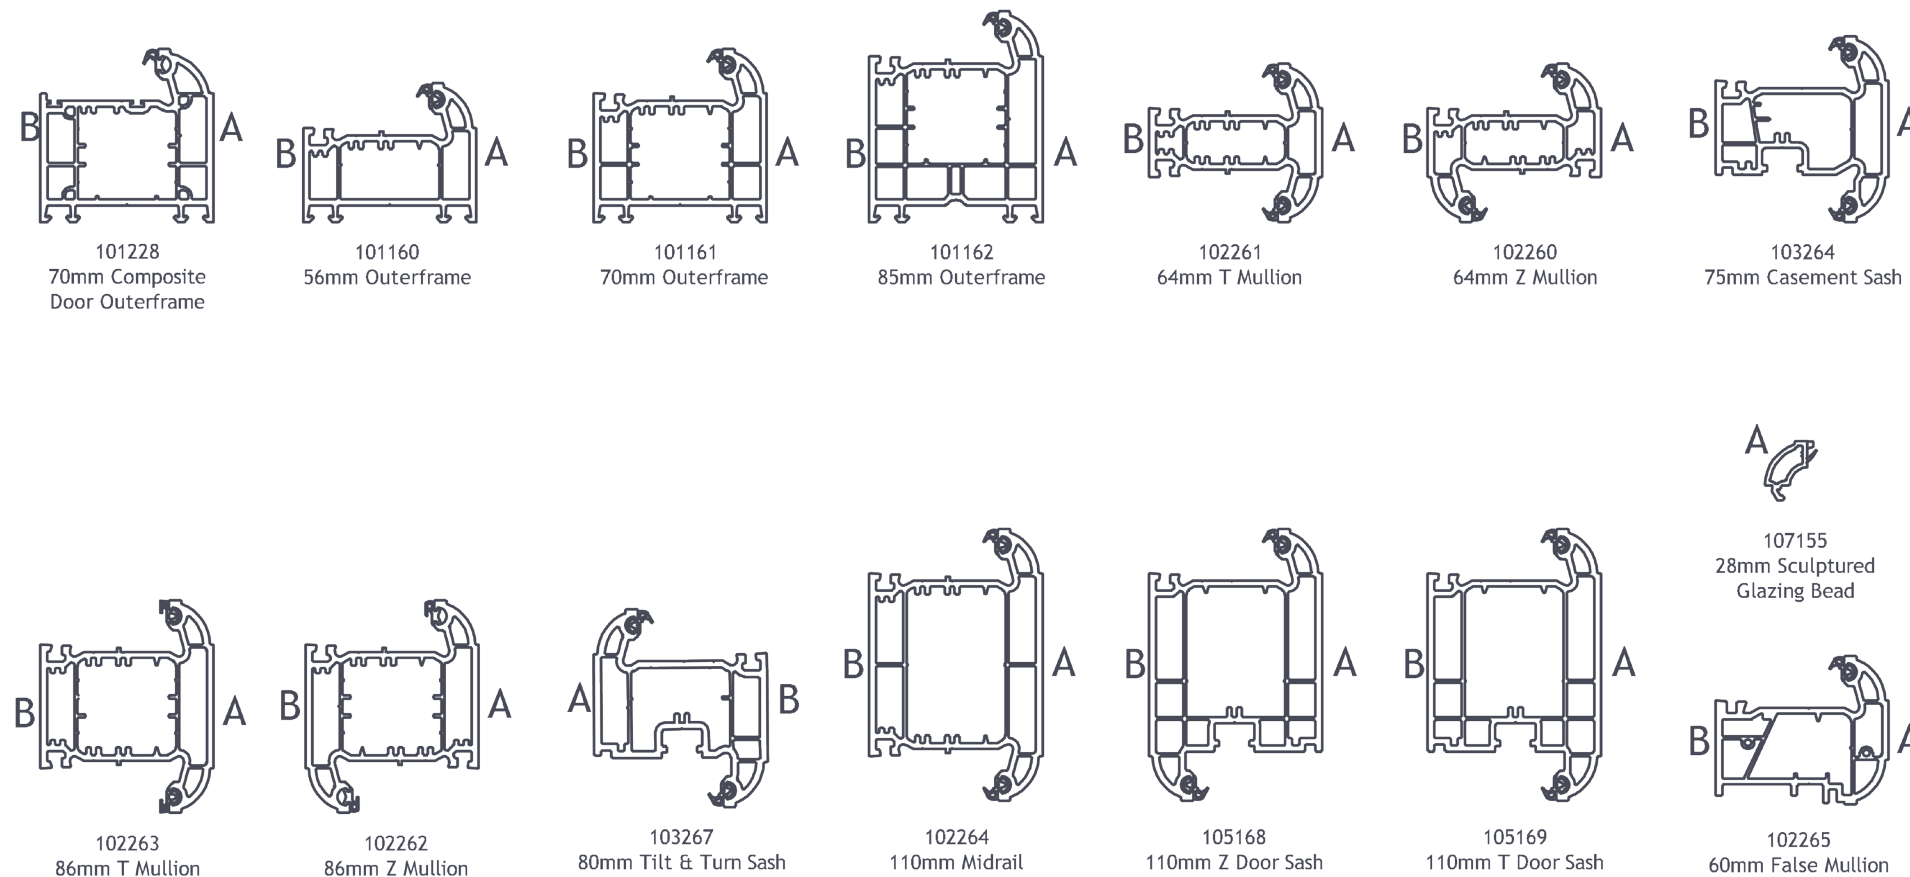

Lamination Chart

Any face with an "s" next to it is offered in SPECTRAL and only on bevelled faces.

Download the latest Variations Brochure with the most up to date lamination charts.

◇ SPECTRAL is only available on bevelled or flat surfaces.

For more information or to order a swatch book contact us on 0800 0512 711, email salesenquiry@veka.com or visit www.veka.co.uk