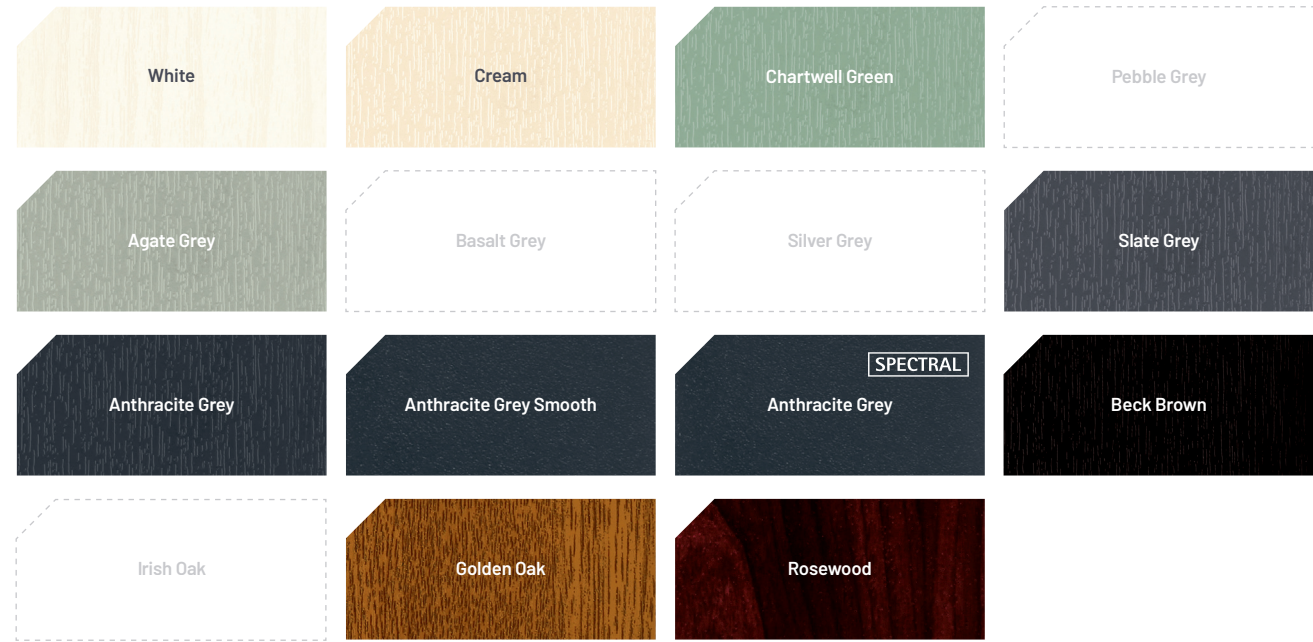

For more information or to order a swatch book contact us on 0800 0512 711, email [salesenquiry@veka.com](mailto:salesenquiry@veka.com) or visit [www.veka.co.uk](http://www.veka.co.uk)

Colour	Sides	Base
Agate Grey	1	White
Anthracite Grey	1	White
Anthracite Grey	2	White
Anthracite Grey Smooth	1	White
Anthracite Grey SPECTRAL	1	White
Anthracite Grey SPECTRAL	2	White
Beck Brown	1	White
Chartwell Green	1	White
Cream	1	White
Cream	2	White
Golden Oak	1	White
Golden Oak	2	Brown
Irish Oak	1	White
Pebble Grey	1	White
Rosewood	1	White
Rosewood	2	Brown
Silver Grey	1	White
Slate Grey	1	White
White Wood	1	White
White Wood	2	White

**Lamination Chart**

Any face with an \*s\* next to it is offered in SPECTRAL and only on bevelled faces.

Download the latest Variations Brochure with the most up to date lamination charts.

The Imagine Bi-Fold Door combines elegant and understated aesthetics with a wealth of technical advancements for functionality, weather performance and security. A flush finish and multiple configurations means it can be tailored to any project.

◇ SPECTRAL is only available on bevelled or flat surfaces.

Colour	Sides	Base
Agate Grey	1	White
Anthracite Grey	1	White
Anthracite Grey	2	White
Anthracite Grey Smooth	1	White
Anthracite Grey Smooth	2	White
Anthracite Grey SPECTRAL	1	White
Anthracite Grey SPECTRAL	2	White
Beck Brown	1	White
Chartwell Green	1	White
Cream	1	White
Cream	2	White
Golden Oak	1	White
Golden Oak	2	Brown
Rosewood	1	White
Rosewood	2	Brown
Slate Grey	1	White
White Wood	1	White
White Wood	2	White