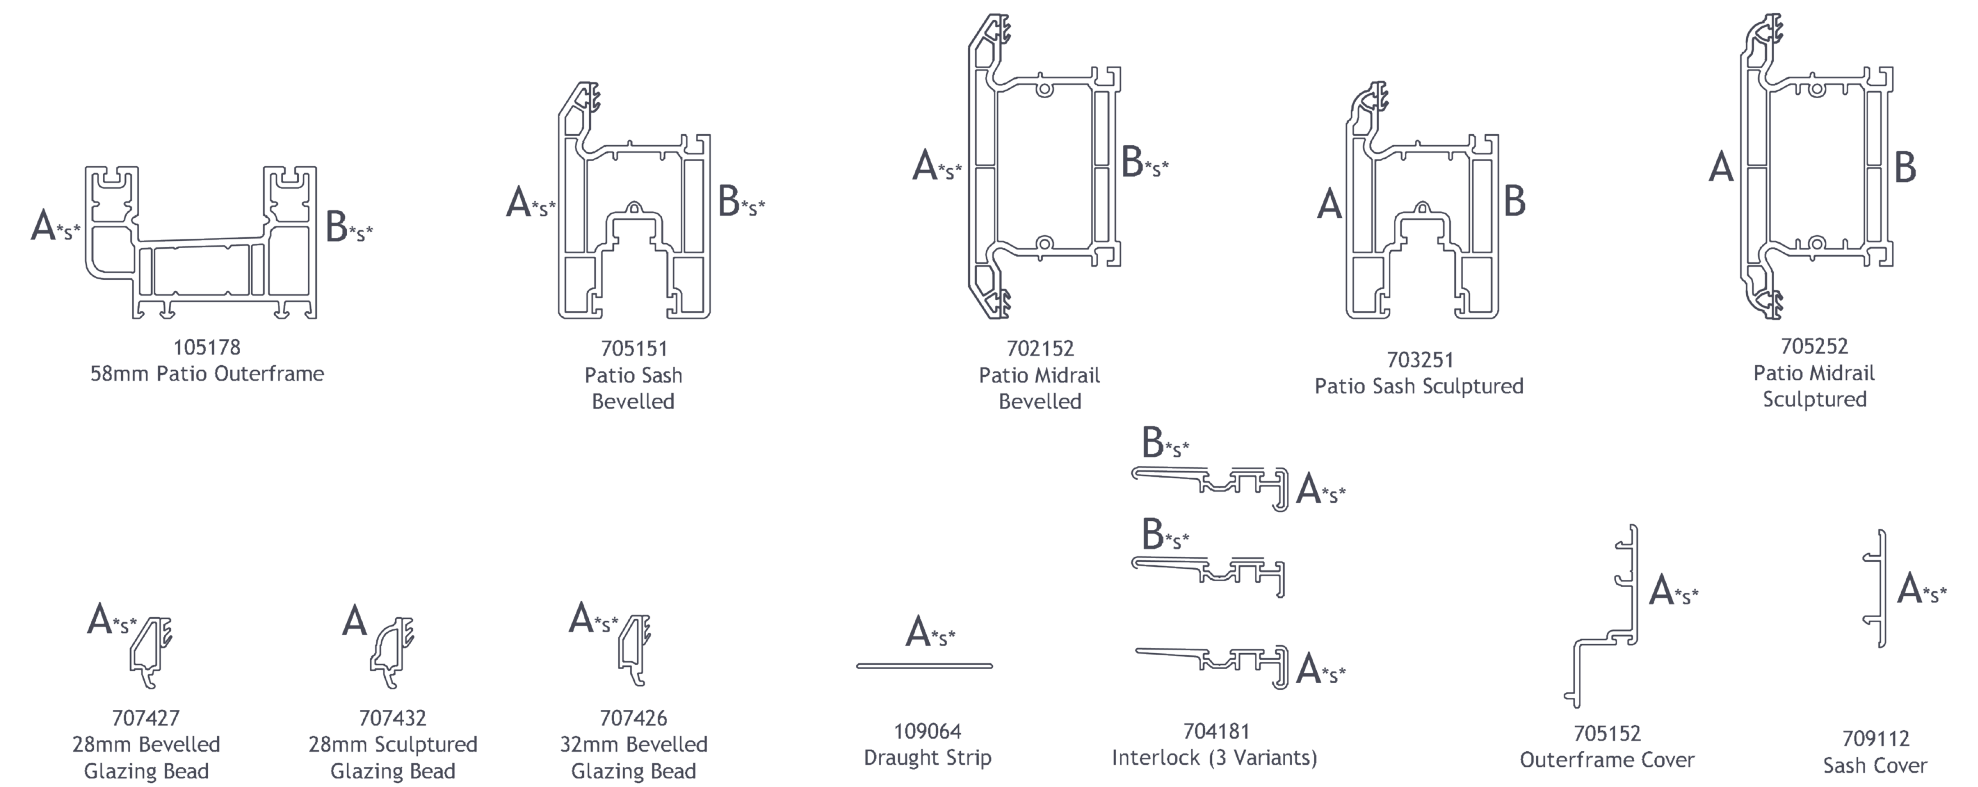

**Lamination Chart**

Any face with an \*s\* next to it is offered in SPECTRAL and only on bevelled faces.

Download the latest Variations Brochure with the most up to date lamination charts.

The Imagine Patio Door offers stylish design, multiple configurations and a host of technical features for advanced functionality, security and performance.