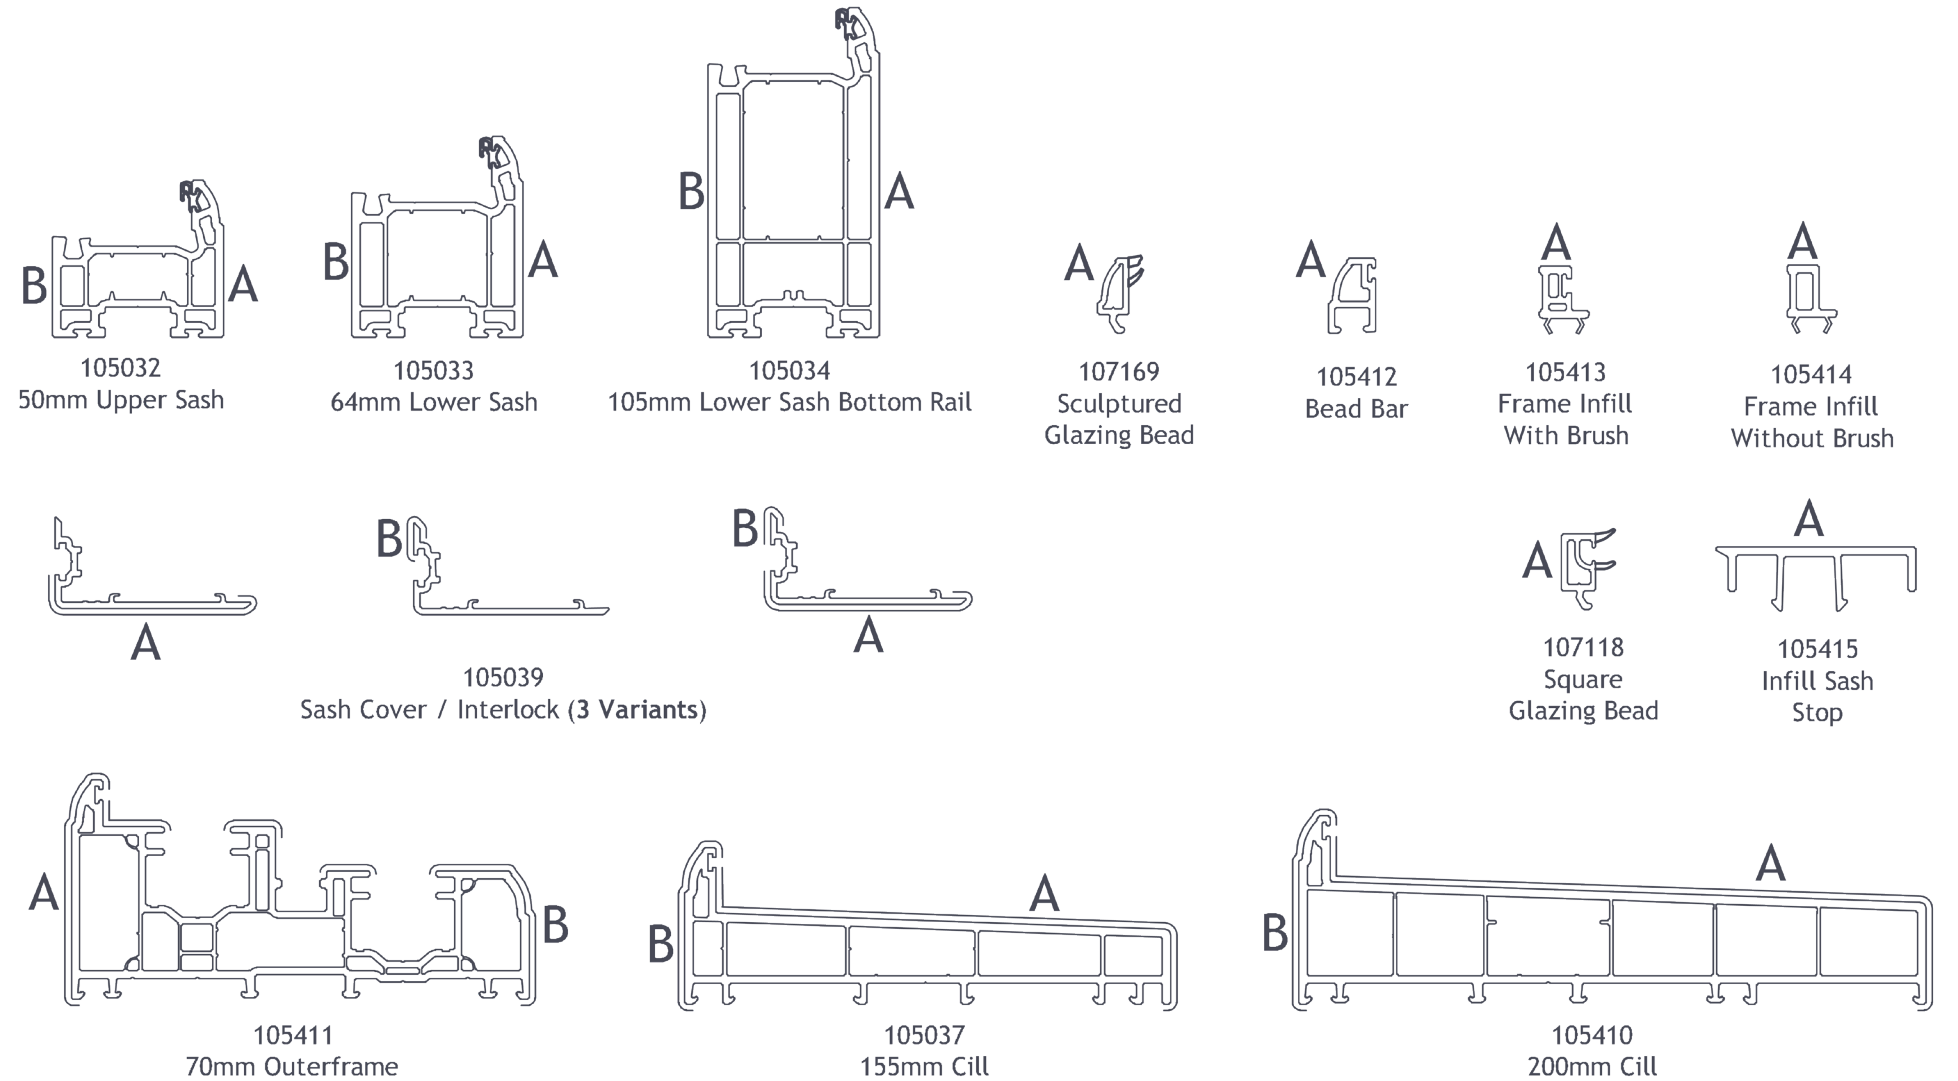

Lamination Chart

Any face with an "*" next to it is offered in SPECTRAL and only on bevelled faces.

Download the latest Variations Brochure with the most up to date lamination charts.