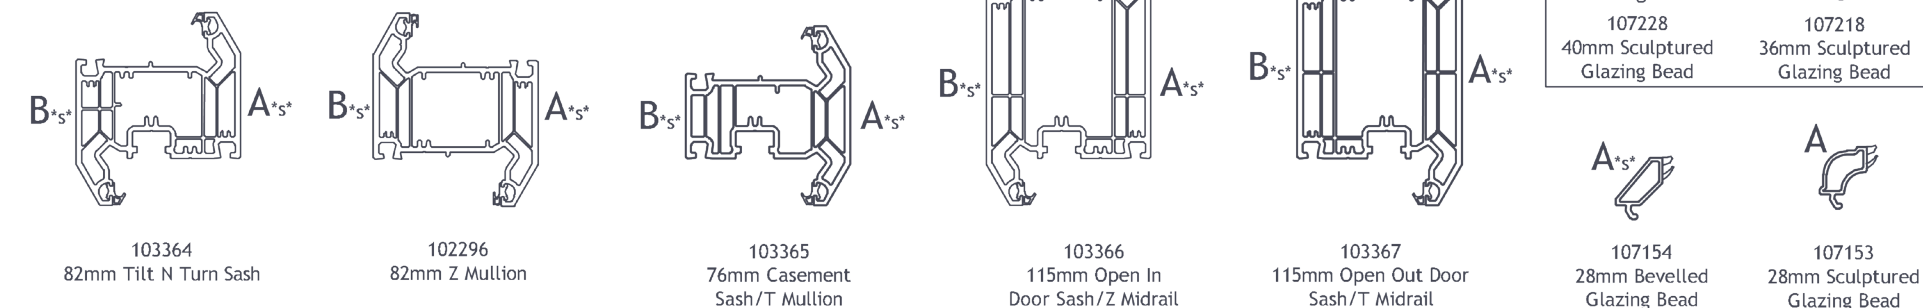

Lamination Chart

Any face with an *s* next to it is offered in SPECTRAL and only on bevelled faces.

Download the latest Variations Brochure with the most up to date lamination charts.

SPECTRAL only ex-stock

◇ SPECTRAL is only available on bevelled or flat surfaces.

For more information or to order a swatch book contact us on 0800 0512 711, email salesenquiry@veka.com or visit www.veka.co.uk