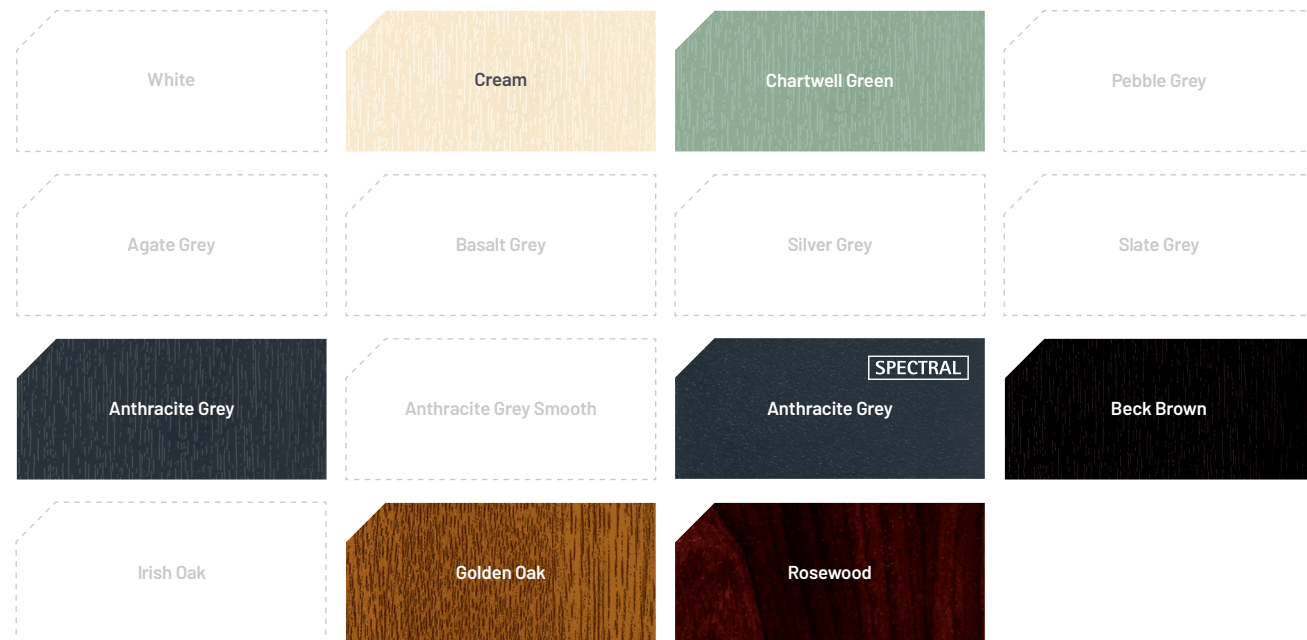

◇ SPECTRAL is only available on bevelled or flat surfaces.

Colour	Sides	Base
Agate Grey	1	White
Anthracite Grey	1	White
Anthracite Grey	2	White
Anthracite Grey Smooth	1	White
Anthracite Grey Smooth	2	White
Anthracite Grey SPECTRAL	1	White
Anthracite Grey SPECTRAL	2	White
Beck Brown	1	White
Chartwell Green	1	White
Cream	1	White
Cream	2	White
Golden Oak	1	White
Golden Oak	2	Brown
Rosewood	1	White
Rosewood	2	Brown
Slate Grey	1	White
White Wood	1	White
White Wood	2	White

**Lamination Chart**

Any face with an \*s\* next to it is offered in SPECTRAL and only on bevelled faces.

Download the latest Variations Brochure with the most up to date lamination charts.

The Imagine Patio Door offers stylish design, multiple configurations and a host of technical features for advanced functionality, security and performance.

◇ SPECTRAL is only available on bevelled or flat surfaces.

For more information or to order a swatch book contact us on 0800 0512 711, email salesenquiry@veka.com or visit www.veka.co.uk

**Composite Door**  
Ex-Stock Colour Availability

Colour	Sides	Base
Anthracite Grey	1	White
Anthracite Grey	2	White
Anthracite Grey SPECTRAL	1	White
Anthracite Grey SPECTRAL	2	White
Beck Brown	1	White
Cream	1	White
Chartwell Green	1	White
Golden Oak	1	White
Rosewood	1	White
Rosewood	2	Brown