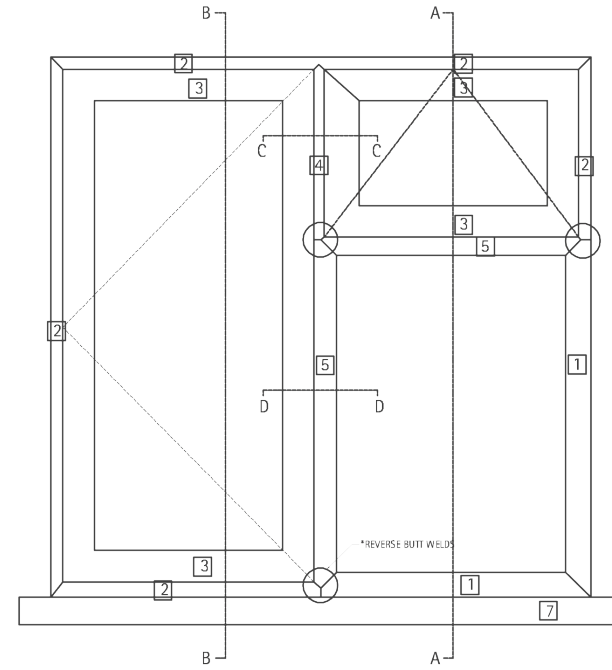

# Guide to our Lamination Charts

To assist with profile orders, all lamination charts clearly identify all A & B faces.

## Standard Casement Window

Drawing identifies internal and external faces on a typically internally beaded frame. This same logic will apply to VEKA & Halo systems.

Face A underbelly of ALL cills to be laminated as shown to ensure continuous colour when viewed from underneath.