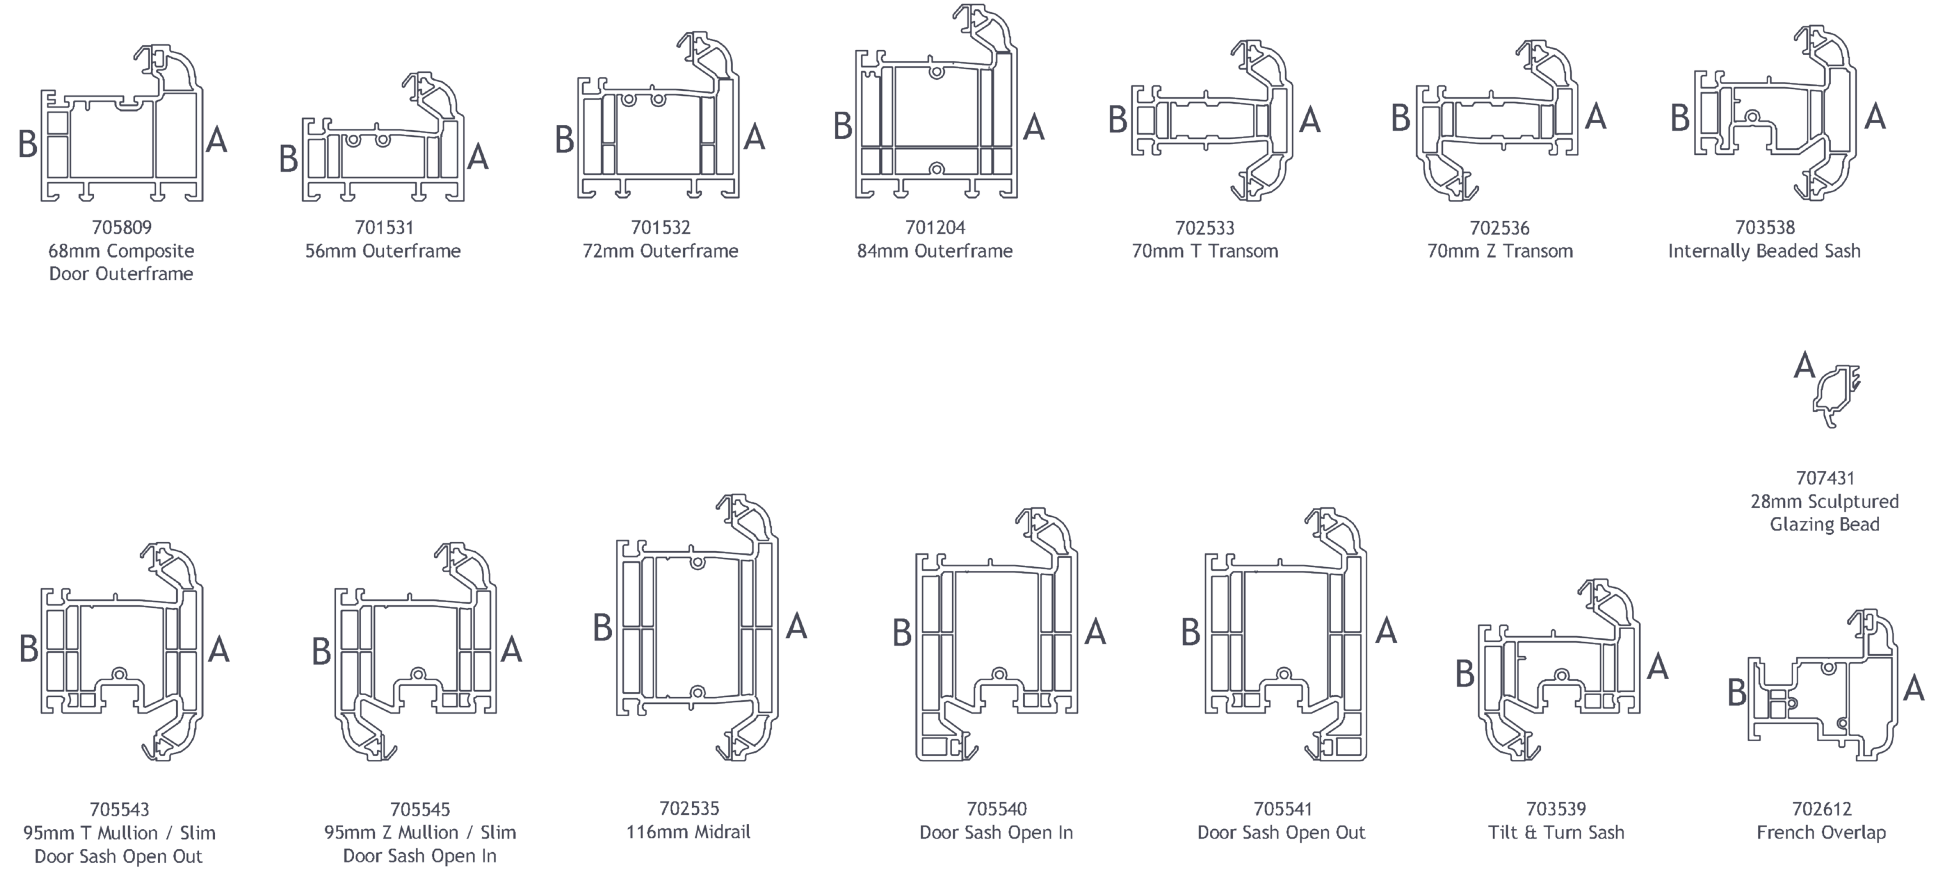

Lamination Chart

Any face with an *s* next to it is offered in SPECTRAL and only on bevelled faces.

Download the latest Variations Brochure with the most up to date lamination charts.

◇ SPECTRAL is only available on bevelled or flat surfaces.

For more information or to order a swatch book contact us on 0800 0512 711, email salesenquiry@veka.com or visit www.veka.co.uk