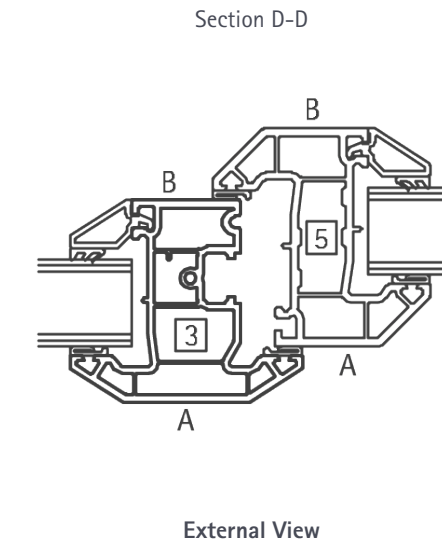

# Guide to our Lamination Charts

To assist with profile orders, all lamination charts clearly identify all A & B faces.

## Standard Casement Window

Drawing identifies internal and external faces on a typically internally beaded frame. This same logic will apply to VEKA & Halo systems.

Face A underbelly of ALL cills to be laminated as shown to ensure continuous colour when viewed from underneath.