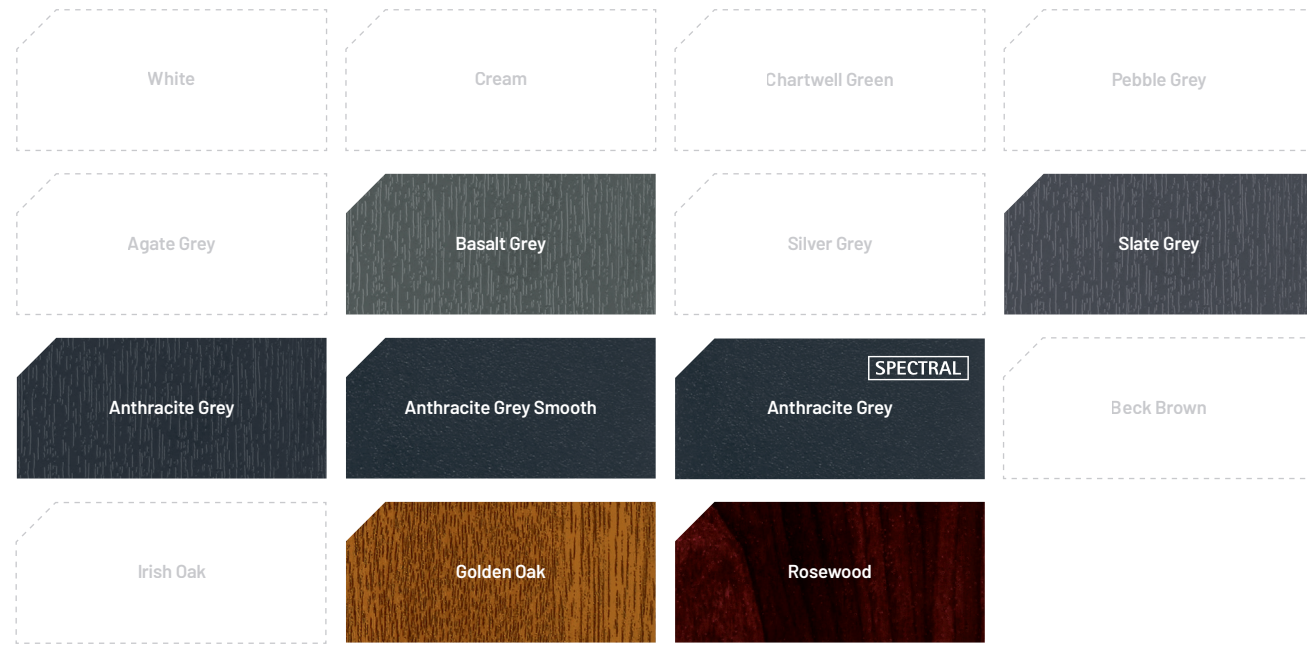

◇ SPECTRAL is only available on bevelled or flat surfaces.

Lamination Chart

Any face with an "\*" next to it is offered in SPECTRAL and only on bevelled faces.

Download the latest Variations Brochure with the most up to date lamination charts.

**Fully Reversible**  
Ex-Stock Colour Availability

Colour	Sides	Base
Anthracite Grey	1	White
Anthracite Grey	2	White
Anthracite Grey Smooth	1	White
Anthracite Grey SPECTRAL	1	White
Anthracite Grey SPECTRAL	2	White
Basalt Grey	1	White
Golden Oak	1	White
Golden Oak	2	Brown
Rosewood	1	White
Rosewood	2	Brown
Slate Grey	1	White