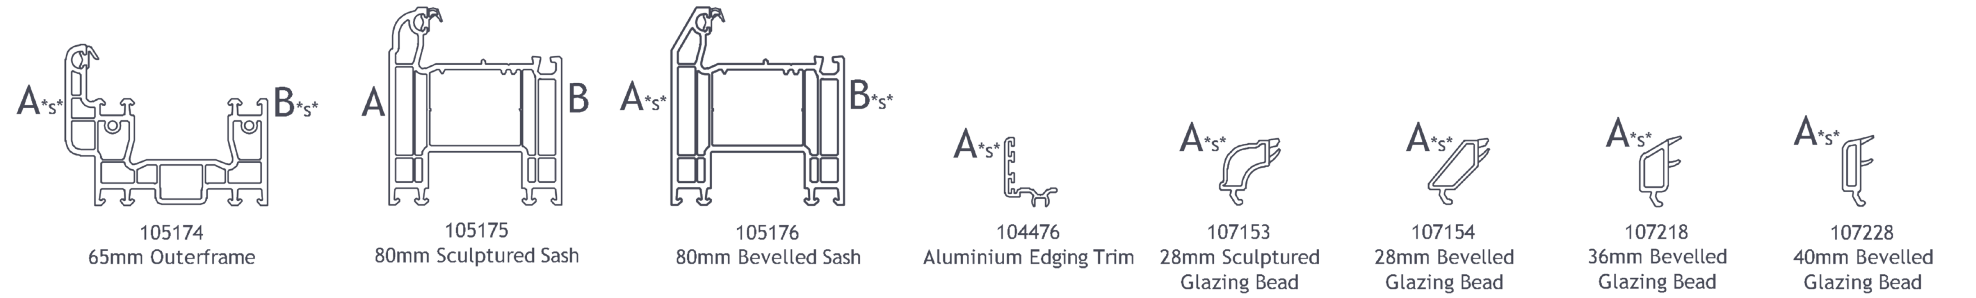

Lamination Chart

Any face with an *s* next to it is offered in SPECTRAL and only on bevelled faces.