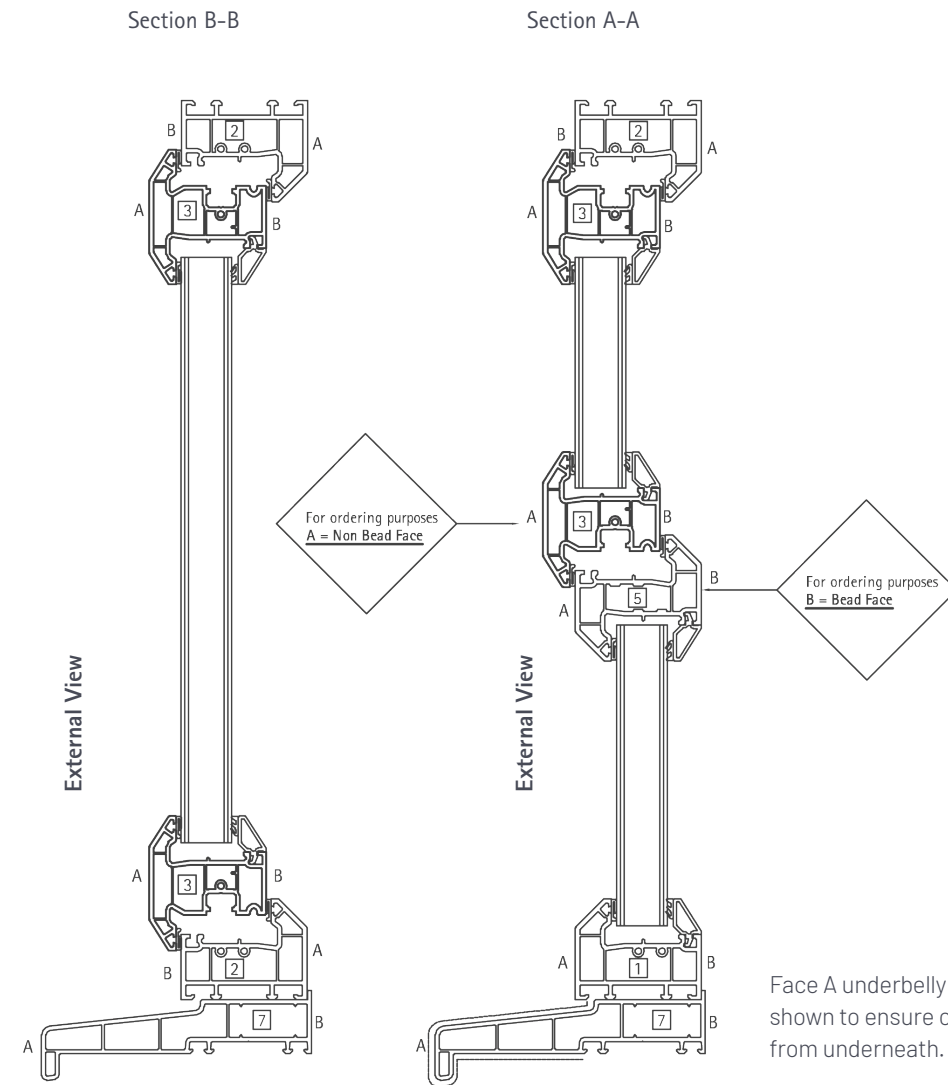

# Guide to our Lamination Charts

To assist with profile orders, all lamination charts clearly identify all A & B faces.

## Standard Casement Window

Drawing identifies internal and external faces on a typically internally beaded frame. This same logic will apply to VEKA & Halo systems.

Face A underbelly of ALL cills to be laminated as shown to ensure continuous colour when viewed from underneath.