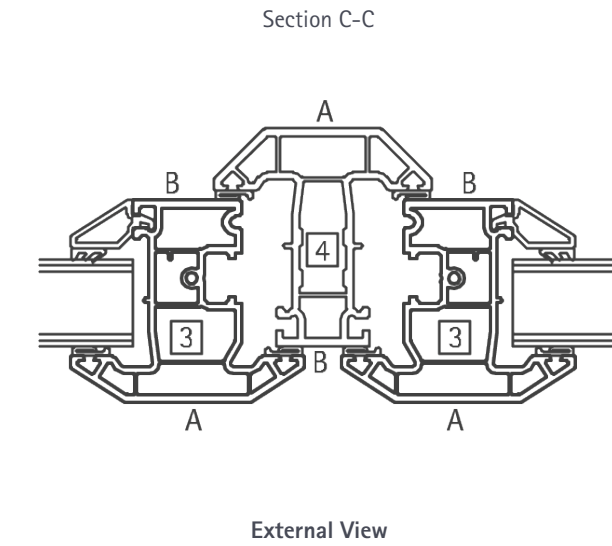

# Guide to our Lamination Charts

To assist with profile orders, all lamination charts clearly identify all A & B faces.

## Standard Casement Window

Drawing identifies internal and external faces on a typically internally beaded frame. This same logic will apply to VEKA & Halo systems.

Face A underbelly of ALL cills to be laminated as shown to ensure continuous colour when viewed from underneath.