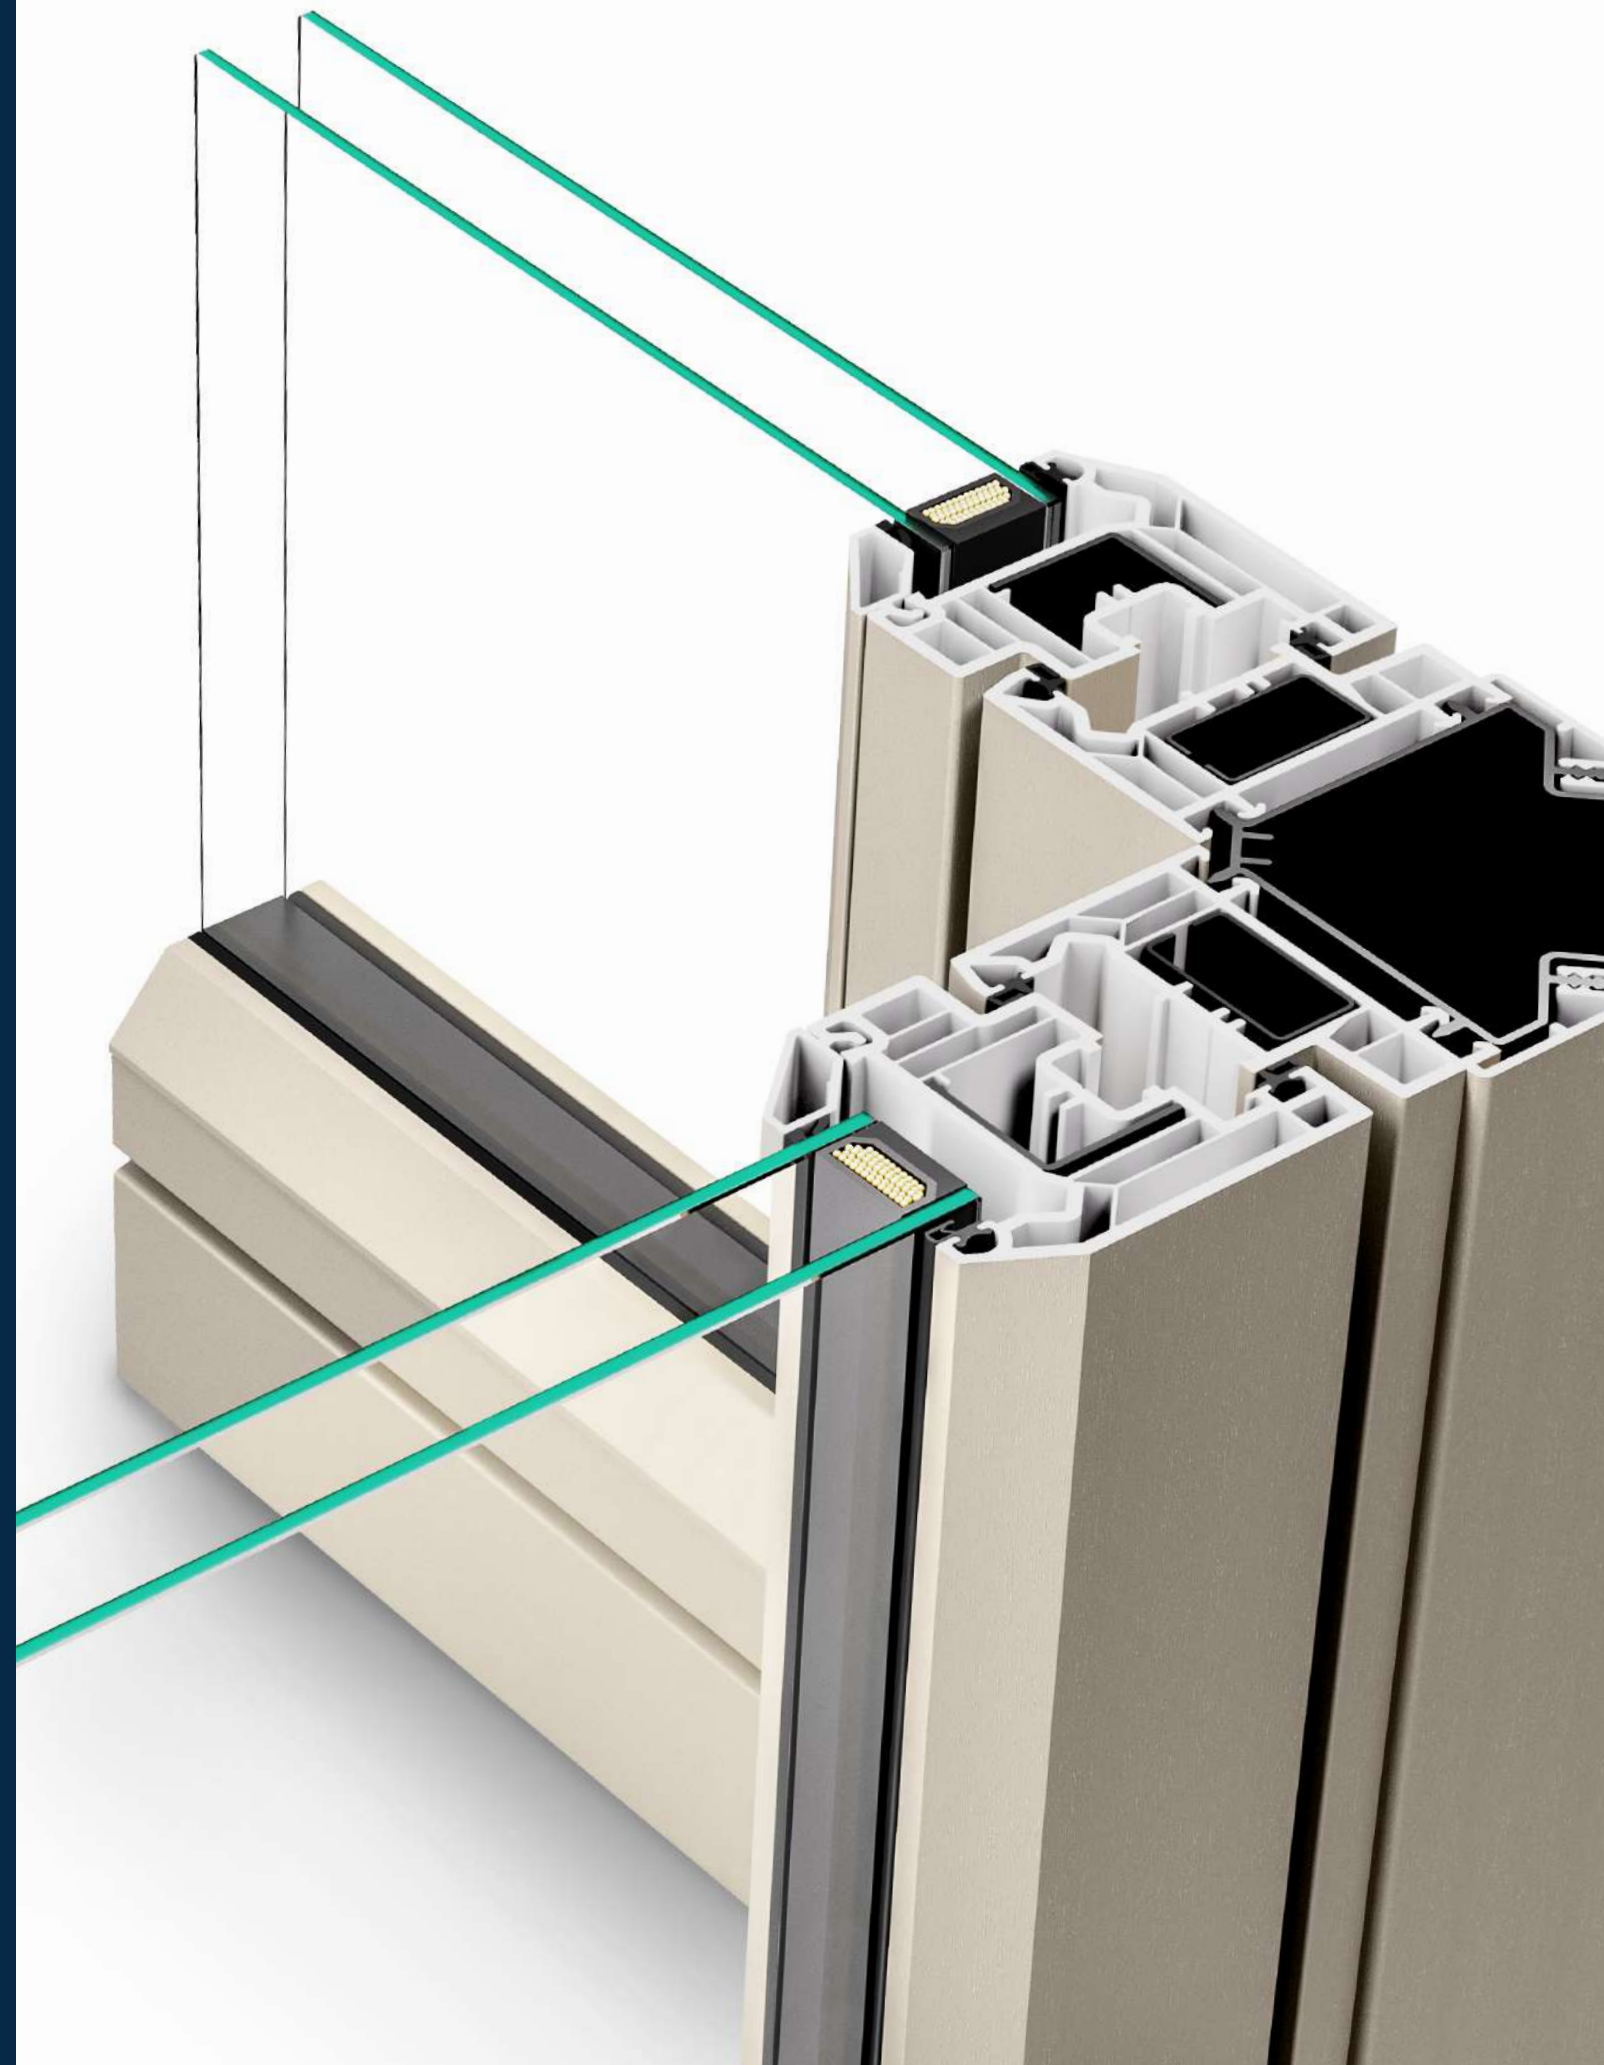

# Innovation reinvented

This is no ordinary profile system; it's a trailblazing, quantum leap in PVCu fabrication.

A pioneering new suite of extrusions for double flush double rebated windows and doors. Designed by fabricators for fabricators. So you can stand out with high quality, highly-desirable products that satisfy the growing demand for flush windows. Efficiently and with maximum profit.