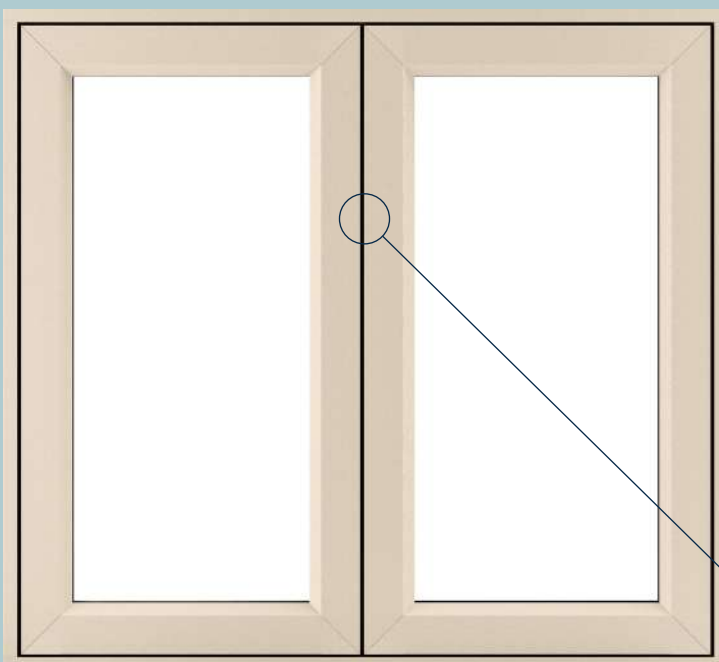

Every detail considered.

With OMNIA, the real beauty is in the manufacturing details.

Using insights from leading fabricators, we've produced a comprehensive, true Double Flush suite that blends the time-tested features you expect from VEKA with pioneering thinking that will revolutionise your approach to window fabrication.

Invisible mullions

OMNIA windows can be constructed with invisible mullions that preserve the simplicity of the profile.

Mechanical jointing

OMNIA supports mechanical jointing techniques including Timberweld and our own ProJoin Gen 2.

Rider block mechanism

A click and connect rider block helps to maintain the integrity of the profile to support construction and improve security.