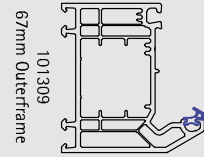

103364
82mm Tilt N Turn Sash

102296
82mm Z Mullion

103365
76mm Casement Sash/T Mullion

103366
115mm Open In Door Sash/Z Midrail

103367
115mm Open Out Door Sash/T Midrail

107154
28mm Bevelled Glazing Bead

101308
59mm Outerframe

101309
67mm Outerframe

105176
80mm Outerframe

102297
68mm T Mullion

102298
68mm Z Mullion

102299
82mm T Mullion

System 10

Offering complete versatility with a clean, contemporary appearance System 10 is a fully integrated 70mm system featuring a modern bevelled design.