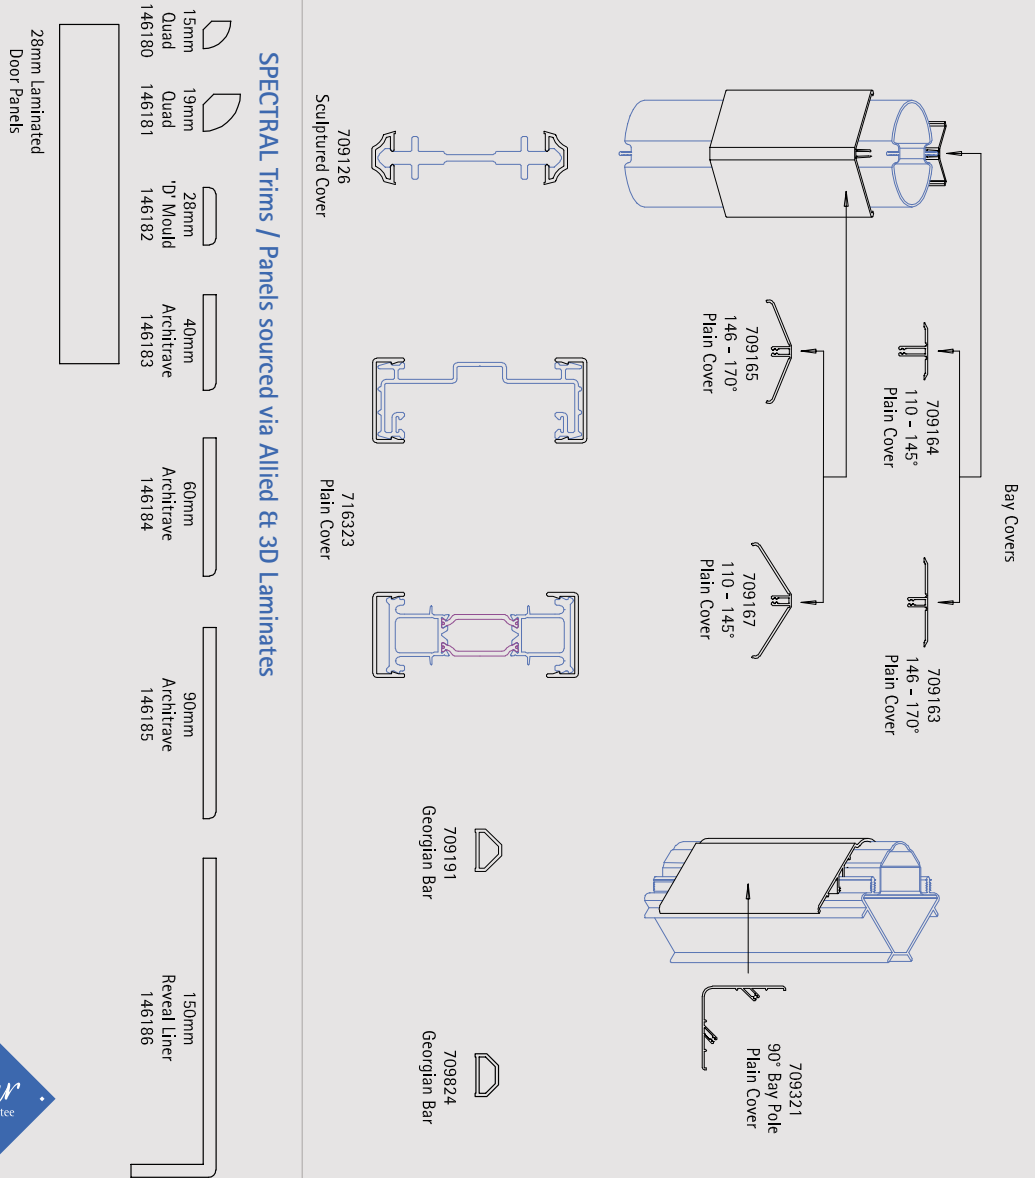

imagine

Ancillaries

We offer a wide range of ancillaries that can be laminated to match your profile colour perfectly.

From coupling covers, to cill end caps, to frame extensions and more, our comprehensive range of laminated mouldings is fully compatible with all systems and products in this brochure, providing the perfect professional finish to any installation.

S - SPECTRAL is only available on bevelled or flat surfaces.

LAMINATION CHART