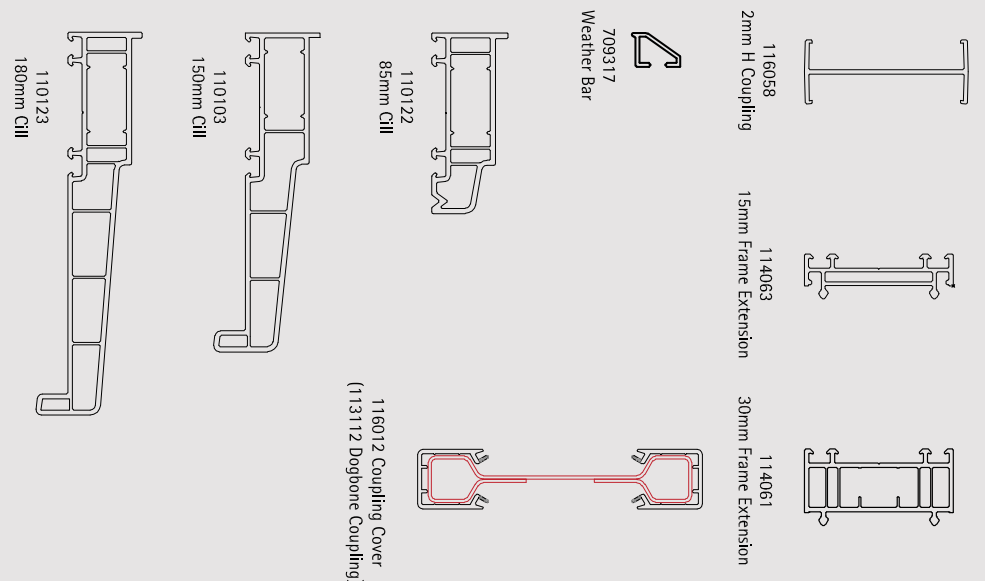

imagine

Ancillaries

We offer a wide range of ancillaries that can be laminated to match your profile colour perfectly.

From coupling covers, to cill end caps, to frame extensions and more, our comprehensive range of laminated mouldings is fully compatible with all systems and products in this brochure, providing the perfect professional finish to any installation.

S - SPECTRAL is only available on bevelled or flat surfaces.

LAMINATION CHART