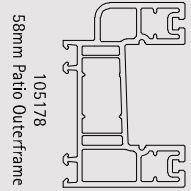

imagine

Patio Door

The Imagine Patio Door offers stylish design together with a host of technical features for advanced functionality, security and performance.

The Imagine Patio Door is available with a choice of bevelled or sculptured sashes and a range of optional configurations, allowing it to be tailored to any application.

S - SPECTRAL is only available on bevelled or flat surfaces.

LAMINATION CHART

In-Line Patio Door

105178
58mm Patio Outerframe