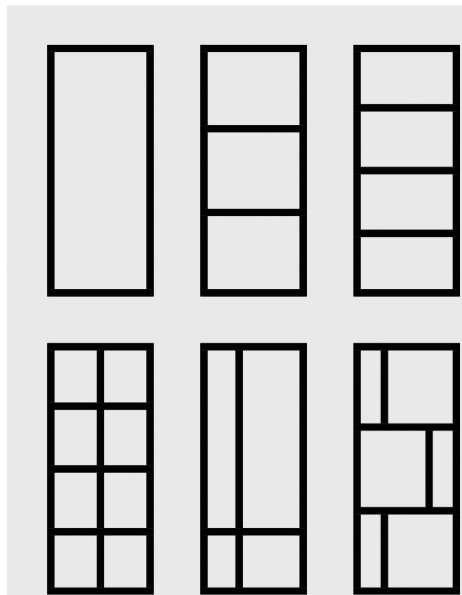

IRONMONGERY

The SL 50 includes premium handmade ironmongery that combines beauty with durability. Expert blacksmiths hand craft these exquisite handles by forging mild steel and hot forging brass to make one-of-kind ironmongery that last a lifetime.

The SL 50 comes with a range of modern and styled handles. APS offer a range of premium designs in polished stainless steel, aged brass and matt black.

GLAZING BARS

The glazing bar system has been designed as an easy to apply astragal bar solution for use with the SL50 system. It utilizes a sprung steel clip fixing system to allow for ease of application, consistent line-throughs and long-term performance.

The glazing bar system can be configured in any arrangement, using single or in multi-bars to create a heritage, steel window look.