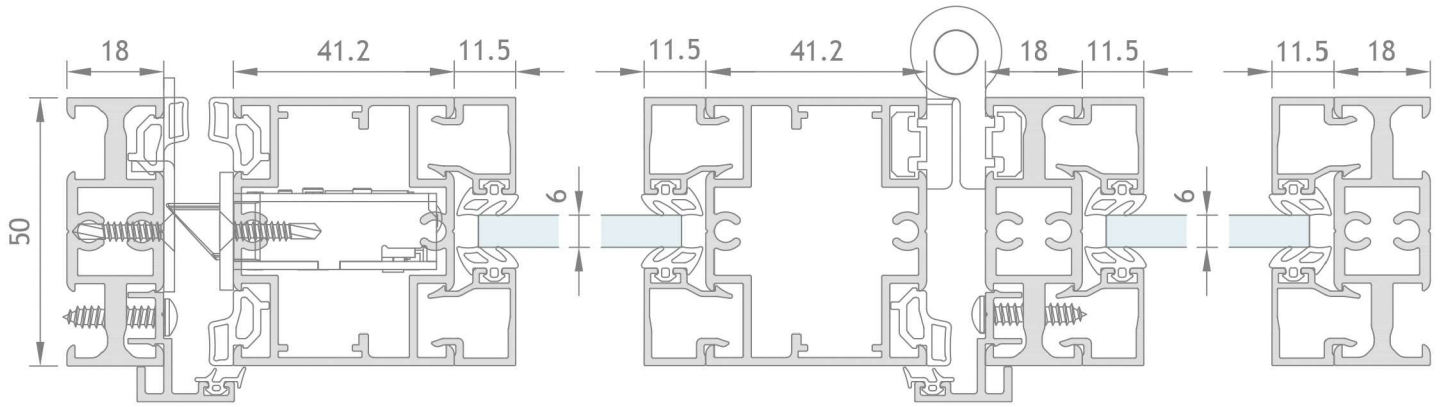

The glazing bar system can be configured in any arrangement, using single or in multi-bars to create a heritage, steel window look.

DOUBLE AND SINGLE GLAZED OPTIONS AVAILABLE

Single glazed bars come in triangular and square options. Double glazed bars come in 25mm and 40mm wide options.