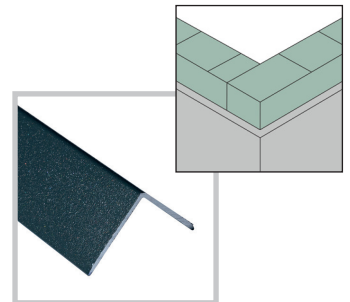

SUITABLE TRIMS:

The 10.5mm trim range for Hardex Wall Panelling is available in three colours and comes in 2.4m lengths.

END CAP

BRUSHED: QMBWTM18
ANTHRACITE: QMBWTM21
POLISHED: QMBWTM24

INTERNAL CORNER

BRUSHED: QMBWTM17
ANTHRACITE: QMBWTM20
POLISHED: QMBWTM23

'H' JOINT

BRUSHED: QMBWTM19
ANTHRACITE: QMBWTM22
POLISHED: QMBWTM25

EXTERNAL ANGLE

BRUSHED: QMBTR31-M
ANTHRACITE: QMBTR33-M
POLISHED: QMBTR26-M

DECORWALL

MAXI SHOWER

Are you in search of wall panels that offer a perfect balance of lightness and sturdiness, coupled with affordability? Look no further than the DecorWall Maxi Panel range. These 900mm wide maxi panels are designed with a corrugated structure, making them lighter in weight compared to the Hardex panels. This design not only ensures their sturdiness but also makes them easier to work with and carry, providing a practical solution for wall panelling needs.