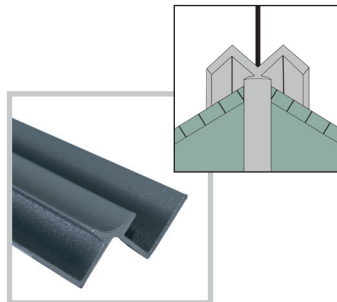

INTERNAL CORNER

BRUSHED: QMBWTM17
ANTHRACITE: QMBWTM20
POLISHED: QMBWTM23