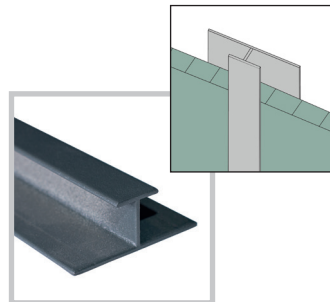

SUITABLE TRIMS:

The 10.5mm trim range for Hardex Wall Panelling is available in three colours and comes in 2.4m lengths.

END CAP

BRUSHED: QMBWTM18
ANTHRACITE: QMBWTM21
POLISHED: QMBWTM24

INTERNAL CORNER

BRUSHED: QMBWTM17
ANTHRACITE: QMBWTM20
POLISHED: QMBWTM23

'H' JOINT

BRUSHED: QMBWTM19
ANTHRACITE: QMBWTM22
POLISHED: QMBWTM25

EXTERNAL ANGLE

BRUSHED: QMBTR31-M
ANTHRACITE: QMBTR33-M
POLISHED: QMBTR26-M

DECORWALL

MAXI SHOWER

Are you in search of wall panels that offer a perfect balance of lightness and sturdiness, coupled with affordability? Look no further than the DecorWall Maxi Panel range. These 900mm wide maxi panels are designed with a corrugated structure, making them lighter in weight compared to the Hardex panels. This design not only ensures their sturdiness but also makes them easier to work with and carry, providing a practical solution for wall panelling needs.