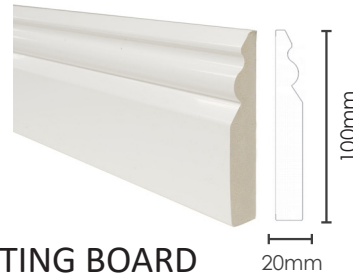

FINISHING TOUCHES

PVC DECOR ACCESSORIES - NEVER PAINT AGAIN

- No sanding, painting or treatment — ever!
- Glue-on fitting with standard building adhesives
- No maintenance — just wipe clean
- Durable, scratch-resistant finish
- Integral low-voltage cable tidy solution
- Manufactured from recycled PVC-U for minimal environmental impact
- Colours complementary to your bespoke interior

SOLID OGEE PVC SKIRTING BOARD & ARCHITRAVE KIT

ARCHITRAVE KIT
70mm x 5300mm QMBTR37
(KIT = 2@2.1m & 1@1.1m)

SKIRTING BOARD
100mm x 2500mm QMBTR38
100mm x 5000mm QMBTR39

SKIRTING BOARD
150mm x 2500mm QMBTR35
150mm x 5000mm QMBTR36

PVC WINDOW CILL COVERS

SQUARE EDGE

9mm Square Edge Cover Cills supplied in 2.5m and 5m lengths. 100mm standard end cap and 300mm long end cap available.

Sizes: 150mm, 175mm, 200mm, 230mm, 250mm, 300mm, 400mm