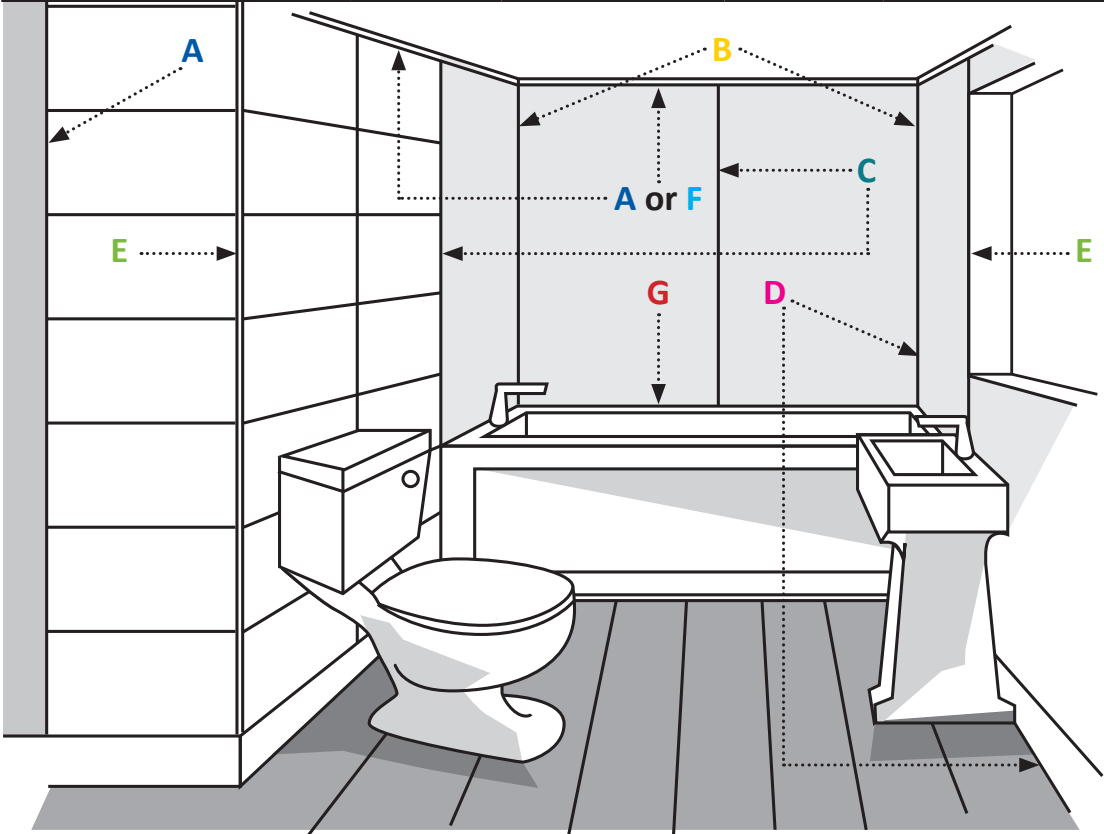

CLASSIC WALL TRIM RANGE

Our Classic collection of wall trims is a comprehensive range which will ensure every job is completed to a great visual standard. Please see below for all information on measurements and finish options available.

Description	Length	To Suit	Colours	Code
Start End Profile	2.7m	8mm	White	QMBTR01
Start End Profile	2.6m	8mm	Beige	QMBTR22
Start End Profile	2.6m	8mm	Black	QMBTR23
Start End Profile	2.6m	5mm	Chrome	QMBTR17-5
Start End Profile	2.6m	8mm	Chrome	QMBTR17-8
Start End Profile	2.6m	10mm	Chrome	QDT083
2 Part Universal Corner	2.6m	8mm - 10mm	White	QMBTR02
1 Part Internal Corner	2.6m	5mm	Chrome	QMBTR18-5
1 Part Internal Corner	2.6m	8mm	Chrome	QMBTR18-8
Description	Length	Size	Colours	Code
External Angle	2.6m	15mm x 15mm	Chrome	QDT015C
External Angle	2.6m	25mm x 25mm	Chrome	QDT025C
External Angle	2.6m	30mm x 30mm	Chrome	QDT030C
External Angle	2.6m	40mm x 40mm	Chrome	QDT040C
Description	Length	Diameter	Colours	Code
Quadrant	2.6m	19mm	Chrome	QMBTR19
Cornice	2.7m	8mm x 10mm	White	QMBTR07