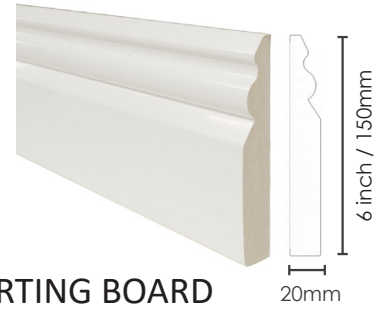

FINISHING TOUCHES

PVC DECOR ACCESSORIES - NEVER PAINT AGAIN

- No sanding, painting or treatment — ever!
- Glue-on fitting with standard building adhesives
- No maintenance — just wipe clean
- Durable, scratch-resistant finish
- Integral low-voltage cable tidy solution
- Manufactured from recycled PVC-U for minimal environmental impact
- Colours complementary to your bespoke interior

SOLID OGEE PVC SKIRTING BOARD & ARCHITRAVE KIT

ARCHITRAVE KIT
70mm x 5300mm QMBTR37
(KIT = 2@2.1m & 1@1.1m)

SKIRTING BOARD
100mm x 2500mm QMBTR38
100mm x 5000mm QMBTR39

SKIRTING BOARD
150mm x 2500mm QMBTR35
150mm x 5000mm QMBTR36

PVC WINDOW CILL COVERS

SQUARE EDGE

9mm Square Edge Cover Cills supplied in 2.5m and 5m lengths. 100mm standard end cap and 300mm long end cap available.

Sizes: 150mm, 175mm, 200mm, 230mm, 250mm, 300mm, 400mm