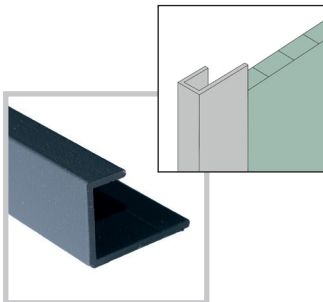

Width: 122cm

Thickness: 9mm

In search of wall panels that combine unyielding durability with stylish design? The DecorWall Hardex range is the perfect solution. These solid wall panels, measuring an impressive 1220mm in width, are specifically designed for those who require the utmost strength and resilience in their panelling solutions. Ideal for use as premium shower panels, they offer both robustness and elegance. This range is supplied with a flush square edge style fitting.

DECORWALL
HARDEX SOLID

WHITE MARBLE
QMBH01

QUARTZ GREY
QMBH04

We advise that all the Hardex range is fitted with our MB Megabond adhesive and with a 'H' section trim to ensure continuity throughout the fitting area.

SUITABLE TRIMS:

The 10.5mm trim range for Hardex Wall Panelling is available in three colours and comes in 2.4m lengths.

END CAP

BRUSHED: QMBWTM18
ANTHRACITE: QMBWTM21
POLISHED: QMBWTM24

INTERNAL CORNER

BRUSHED: QMBWTM17
ANTHRACITE: QMBWTM20
POLISHED: QMBWTM23