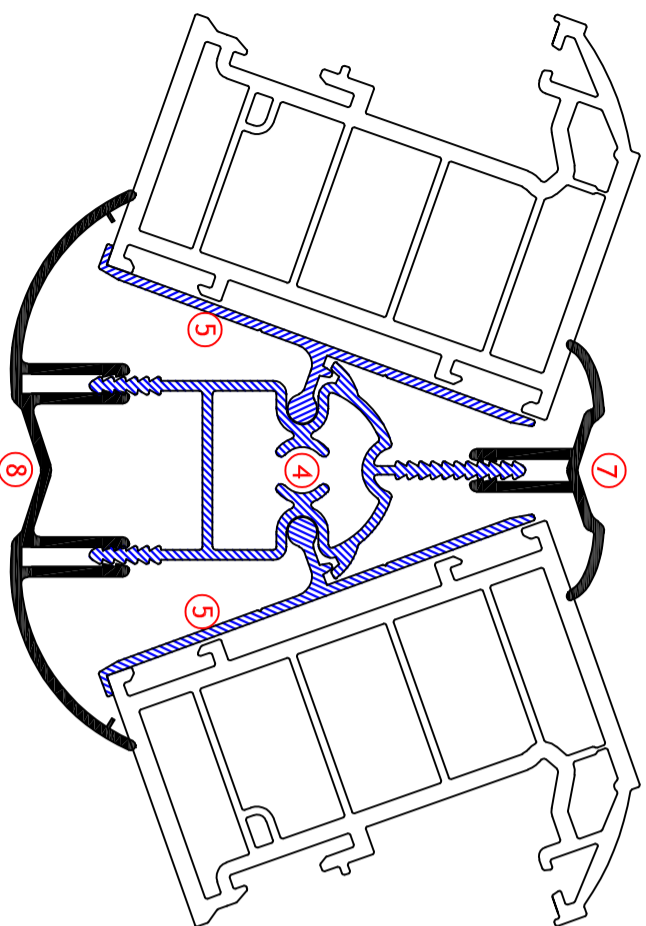

APS10 - 10mm Coupler

10mm Ix = 11.17cm<sup>4</sup>  
Iy = 0.41cm<sup>4</sup>

APS16 - 16mm Coupler

16mm Ix = 11.35cm<sup>4</sup>  
Iy = 1.26cm<sup>4</sup>

APS24 - 24mm Coupler

24mm Ix = 14.30cm<sup>4</sup>  
Iy = 3.08cm<sup>4</sup>

APS120 Variable Adaptor  
APS120A Variable Bay Adaptor

Variable Ix = 7.78cm<sup>4</sup>    Adaptor Ix = 4.31cm<sup>4</sup>  
Iy = 2.85cm<sup>4</sup>                Iy = 0.14cm<sup>4</sup>

Bay Jack

APS90 - Square  
Corner Post

90° Ix = 27.14cm<sup>4</sup>  
Iy = 8.72cm<sup>4</sup>

**Colours**

- (W) White
- (BM) Woodgrain
- (GO) Golden Oak
- (RB) Rosewood
- (BK) Black
- (GR) Grey 7016
- (RP) Grey 7016 Smooth
- (DA) Irish Oak
- (BP) Cream
- (AP) White Foil
- (RZ) Chartwell Green

NB. Colours are indicative only

Scale N.T.S. Date 01.08.18

Page **APC-2:1:1**

Rev -                      Date -

Revisions

A././.  
B  
C

D  
E  
F