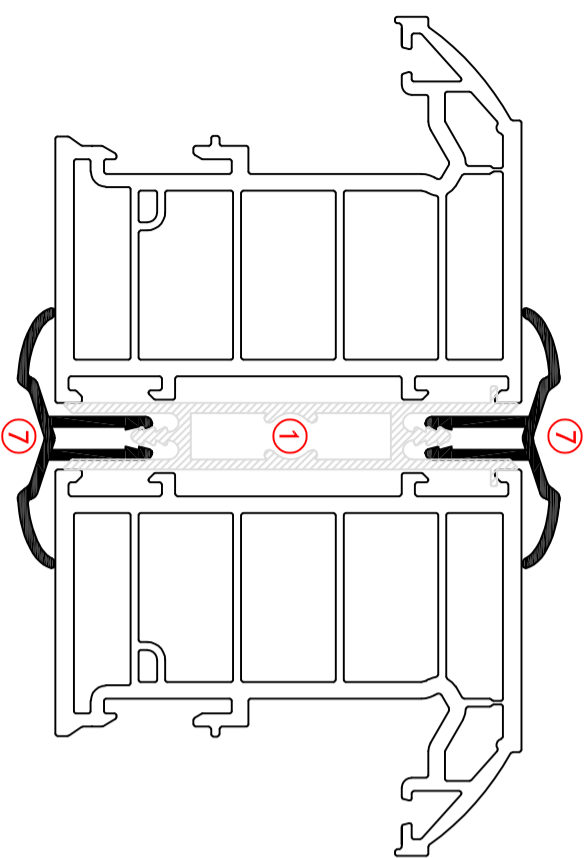

APS10 - 10mm Coupler

10mm Ix = 11.17cm<sup>4</sup>  
Iy = 0.41cm<sup>4</sup>

APS16 - 16mm Coupler

16mm Ix = 11.35cm<sup>4</sup>  
Iy = 1.26cm<sup>4</sup>

APS24 - 24mm Coupler

24mm Ix = 14.30cm<sup>4</sup>  
Iy = 3.08cm<sup>4</sup>

APS120 Variable Adaptor  
APS120A Variable Bay Adaptor

Variable Ix = 7.78cm<sup>4</sup>    Adaptor Ix = 4.31cm<sup>4</sup>  
Iy = 2.85cm<sup>4</sup>                Iy = 0.14cm<sup>4</sup>

Bay Jack

APS90 - Square  
Corner Post

90° Ix = 27.14cm<sup>4</sup>  
Iy = 8.72cm<sup>4</sup>

**Colours**

- (W) White
- (BM) Woodgrain
- (GO) Golden Oak
- (RB) Rosewood
- (BK) Black
- (GR) Grey 7016
- (RP) Grey 7016 Smooth
- (DA) Irish Oak
- (BP) Cream
- (AP) White Foil
- (RZ) Chartwell Green

NB. Colours are indicative only

Scale N.T.S. Date 01.08.18

Page **APC-2:1:1**

Rev -                      Date -

Revisions

A././.  
B  
C

D  
E  
F