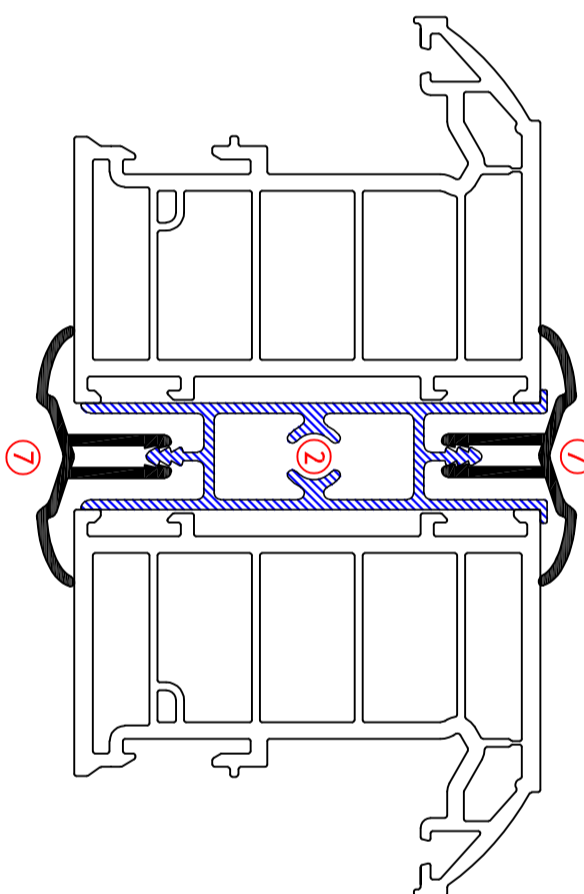

APS10 - 10mm Coupler

10mm Ix = 11.17cm<sup>4</sup>  
Iy = 0.41cm<sup>4</sup>

APS16 - 16mm Coupler

16mm Ix = 11.35cm<sup>4</sup>  
Iy = 1.26cm<sup>4</sup>

APS24 - 24mm Coupler

24mm Ix = 14.30cm<sup>4</sup>  
Iy = 3.08cm<sup>4</sup>

APS120 Variable Adaptor  
APS120A Variable Bay Adaptor

Variable Ix = 7.78cm<sup>4</sup>    Adaptor Ix = 4.31cm<sup>4</sup>  
Iy = 2.85cm<sup>4</sup>                Iy = 0.14cm<sup>4</sup>

Bay Jack

APS90 - Square  
Corner Post

90° Ix = 27.14cm<sup>4</sup>  
Iy = 8.72cm<sup>4</sup>

**Colours**

- (W) White
- (BM) Woodgrain
- (GO) Golden Oak
- (RB) Rosewood
- (BK) Black
- (GR) Grey 7016
- (RP) Grey 7016 Smooth
- (DA) Irish Oak
- (BP) Cream
- (AP) White Foil
- (RZ) Chartwell Green

NB. Colours are indicative only

Scale N.T.S. Date 01.08.18

Page **APC-2:1:1**

Rev -                      Date -

Revisions

A././.  
B  
C

D  
E  
F