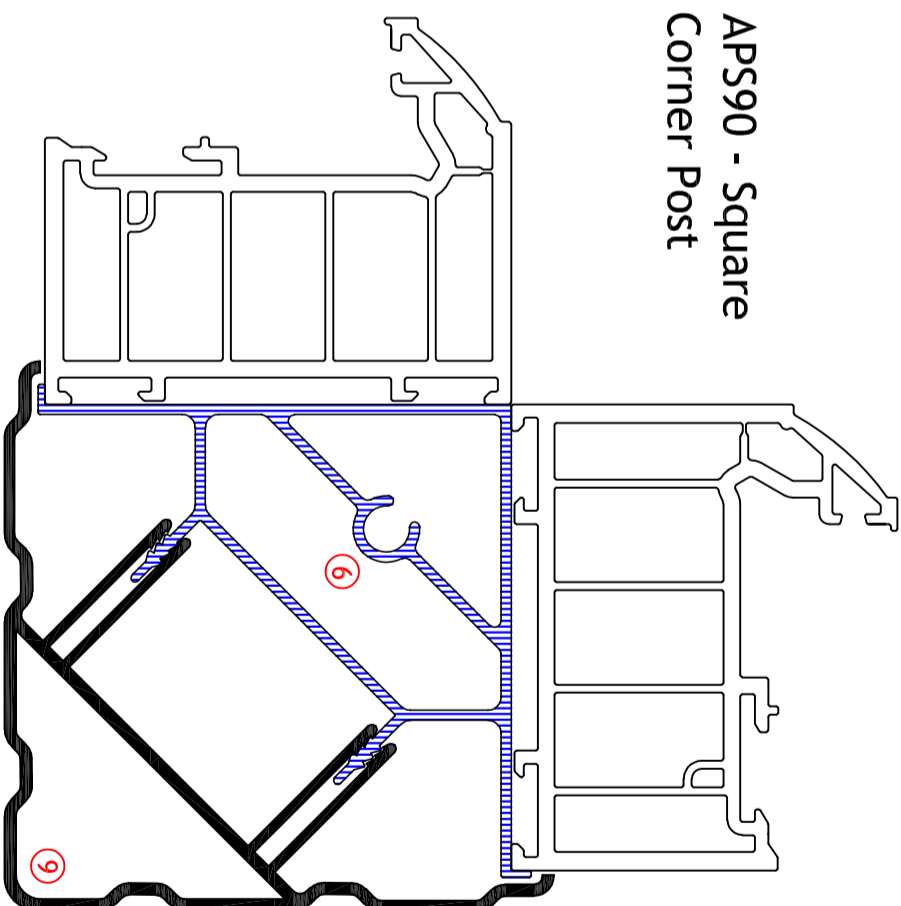

APS10 - 10mm Coupler

10mm Ix = 11.17cm<sup>4</sup>  
Iy = 0.41cm<sup>4</sup>

APS16 - 16mm Coupler

16mm Ix = 11.35cm<sup>4</sup>  
Iy = 1.26cm<sup>4</sup>

APS24 - 24mm Coupler

24mm Ix = 14.30cm<sup>4</sup>  
Iy = 3.08cm<sup>4</sup>

APS120 Variable Adaptor  
APS120A Variable Bay Adaptor

Variable Ix = 7.78cm<sup>4</sup>    Adaptor Ix = 4.31cm<sup>4</sup>  
Iy = 2.85cm<sup>4</sup>                Iy = 0.14cm<sup>4</sup>

Bay Jack

APS90 - Square  
Corner Post

90° Ix = 27.14cm<sup>4</sup>  
Iy = 8.72cm<sup>4</sup>

**Colours**

- (W) White
- (BM) Woodgrain
- (GO) Golden Oak
- (RB) Rosewood
- (BK) Black
- (GR) Grey 7016
- (RP) Grey 7016 Smooth
- (DA) Irish Oak
- (BP) Cream
- (AP) White Foil
- (RZ) Chartwell Green

NB. Colours are indicative only

Scale N.T.S. Date 01.08.18

Page **APC-2:1:1**

Rev -                      Date -

Revisions

A././.  
B  
C

D  
E  
F