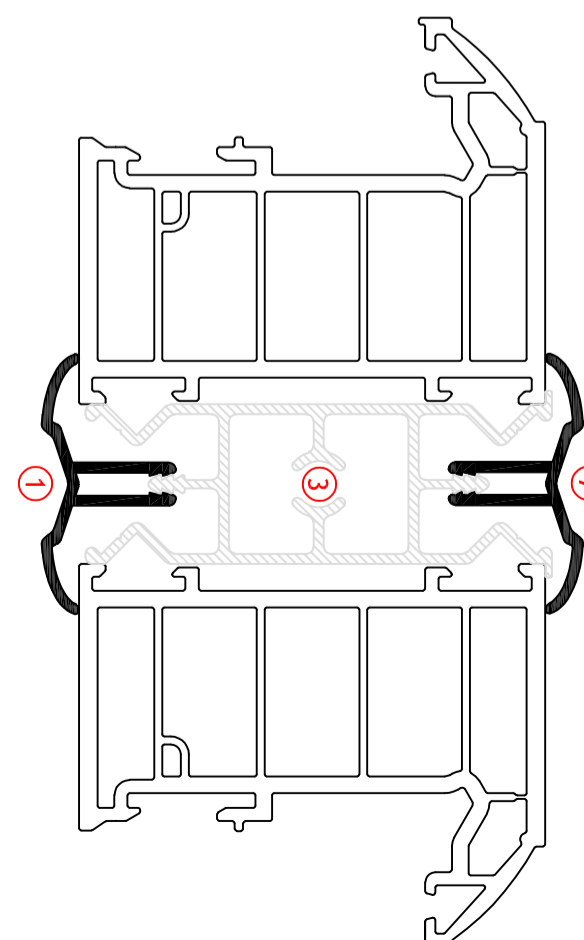

APS10 - 10mm Coupler

10mm Ix = 11.17cm<sup>4</sup>  
Iy = 0.41cm<sup>4</sup>

APS16 - 16mm Coupler

16mm Ix = 11.35cm<sup>4</sup>  
Iy = 1.26cm<sup>4</sup>

APS24 - 24mm Coupler

24mm Ix = 14.30cm<sup>4</sup>  
Iy = 3.08cm<sup>4</sup>

APS120 Variable Adaptor  
APS120A Variable Bay Adaptor

Variable Ix = 7.78cm<sup>4</sup>    Adaptor Ix = 4.31cm<sup>4</sup>  
Iy = 2.85cm<sup>4</sup>                Iy = 0.14cm<sup>4</sup>

Bay Jack

APS90 - Square  
Corner Post

90° Ix = 27.14cm<sup>4</sup>  
Iy = 8.72cm<sup>4</sup>

**Colours**

- (W) White
- (BM) Woodgrain
- (GO) Golden Oak
- (RB) Rosewood
- (BK) Black
- (GR) Grey 7016
- (RP) Grey 7016 Smooth
- (DA) Irish Oak
- (BP) Cream
- (AP) White Foil
- (RZ) Chartwell Green

NB. Colours are indicative only

Scale N.T.S. Date 01.08.18

Page **APC-2:1:1**

Rev -                      Date -

Revisions

A././.  
B  
C

D  
E  
F