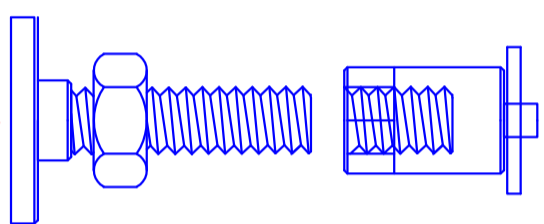

APS10 - 10mm Coupler

10mm Ix = 11.17cm<sup>4</sup>  
Iy = 0.41cm<sup>4</sup>

APS16 - 16mm Coupler

16mm Ix = 11.35cm<sup>4</sup>  
Iy = 1.26cm<sup>4</sup>

APS24 - 24mm Coupler

24mm Ix = 14.30cm<sup>4</sup>  
Iy = 3.08cm<sup>4</sup>

APS120 Variable Adaptor  
APS120A Variable Bay Adaptor

Variable Ix = 7.78cm<sup>4</sup>    Adaptor Ix = 4.31cm<sup>4</sup>  
Iy = 2.85cm<sup>4</sup>                Iy = 0.14cm<sup>4</sup>

Bay Jack

APS90 - Square  
Corner Post

90° Ix = 27.14cm<sup>4</sup>  
Iy = 8.72cm<sup>4</sup>

**Colours**

- (W) White
- (BM) Woodgrain
- (GO) Golden Oak
- (RB) Rosewood
- (BK) Black
- (GR) Grey 7016
- (RP) Grey 7016 Smooth
- (DA) Irish Oak
- (BP) Cream
- (AP) White Foil
- (RZ) Chartwell Green