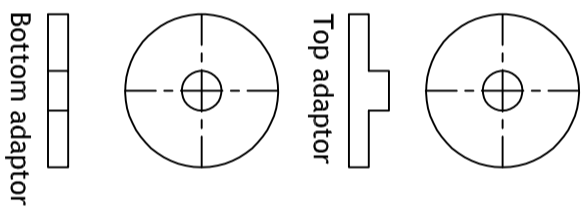

APS10 - 10mm Coupler

10mm Ix = 11.17cm<sup>4</sup>  
Iy = 0.41cm<sup>4</sup>

APS16 - 16mm Coupler

16mm Ix = 11.35cm<sup>4</sup>  
Iy = 1.26cm<sup>4</sup>

APS24 - 24mm Coupler

24mm Ix = 14.30cm<sup>4</sup>  
Iy = 3.08cm<sup>4</sup>

APS120 Variable Adaptor  
APS120A Variable Bay Adaptor

Variable Ix = 7.78cm<sup>4</sup>    Adaptor Ix = 4.31cm<sup>4</sup>  
Iy = 2.85cm<sup>4</sup>                Iy = 0.14cm<sup>4</sup>

Bay Jack

APS90 - Square  
Corner Post

90° Ix = 27.14cm<sup>4</sup>  
Iy = 8.72cm<sup>4</sup>

**Colours**

- (W) White
- (BM) Woodgrain
- (GO) Golden Oak
- (RB) Rosewood
- (BK) Black
- (GR) Grey 7016
- (RP) Grey 7016 Smooth
- (DA) Irish Oak
- (BP) Cream
- (AP) White Foil
- (RZ) Chartwell Green