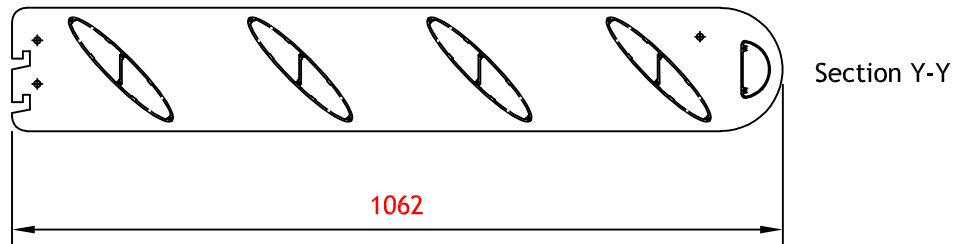

Maximum Recommended Span For Four Blade Module

4 blade SR200 horizontal plate

Type	Module Length
Horizontal four blade	Maximum 2000mm

**Horizontal Four Blade Module
Size Limitation
SR 200 Solar Range System**